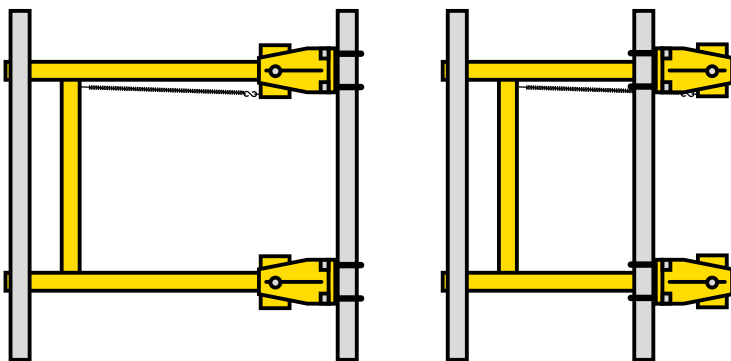

ISP

INTREPID SAFETY PRODUCTS

OUR STRENGTH IS YOUR SAFETY

TO CLOSE OFF OPENINGS WHERE REGULAR SAFETY GATES DON'T FIT

NARROW WALKWAY SAFETY GATE

In certain cases, a regular safety gate does not fit because the walkway or platform is too narrow, or the gate can not open entirely because of space constraints. The solution here is our **NARROW WALKWAY SAFETY GATE (NWG)**.

The Narrow walkway safety gate is a spring-operated, stainless steel gate suitable for openings between 500 - 800 mm. The NWG is a reliable, easy to install self-closing safety gate.

Key properties

- ✓ Safely closes off ladder openings, unlike chains or simple bars;
- ✓ Made of stainless steel 304, coated with RAL 1023 yellow;
- ✓ Meets the European standard EN ISO 14122;
- ✓ Can be used in tight or narrow spaces where regular safety gates don't fit;
- ✓ One size fits all: the gate is suitable for openings between 500 - 800 mm;
- ✓ Spring loaded (stainless steel 316) soft-close system;
- ✓ Maintenance free;
- ✓ Easy installation;
- ✓ Quick delivery from stock.

Depending on how the gate's brackets are installed, the gate can be used for openings between 500 and 800 mm.

Contact us

Do you want to know more about our products?
Don't hesitate to contact us!

T +31 114 31 95 31
E info@isp-products.com
I www.isp-products.com